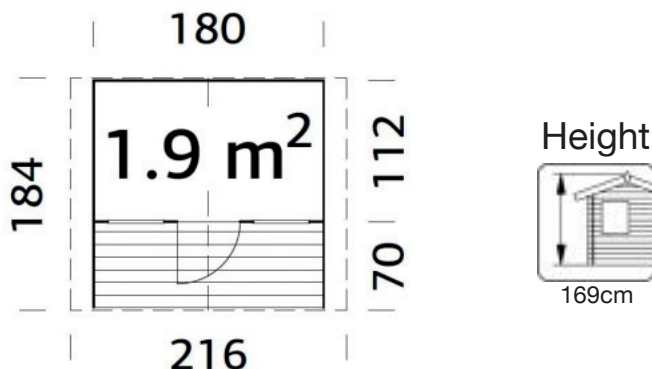

BROWARD

Because of its excellent value for money, this beautifully presented wooden playhouse for children of all ages is, and has been for years, the best-selling wooden playhouse model. It measures 180 x 180 x 169cm high and comes with a lovely Swiss-chalet style balcony. The Broward playhouse comes with pre-assembled panels sides making the installation very simple. Dimensions of 180x180cm and a height of 169cm, the house includes 2 windows, balcony and a wooden floor.

180 x 112cm

16mm

3.0m³

1.9m²

51 x 115cm

38 x 44cm

16mm

16mm

70cm

FULL SPECIFICATION

CABIN SIZE:	180 x 112cm x 169cm
WALL THICKNESS:	16mm
VOLUME:	3.0m ³
AREA:	1.9m ²
DOOR OPENING:	51 x 115cm
WINDOW OPENING:	38 x 44cm
FLOORS BOARDS:	16mm
ROOF BOARDS:	16mm
ROOF OVERHANG:	70cm
UNDER PLANNING:	No